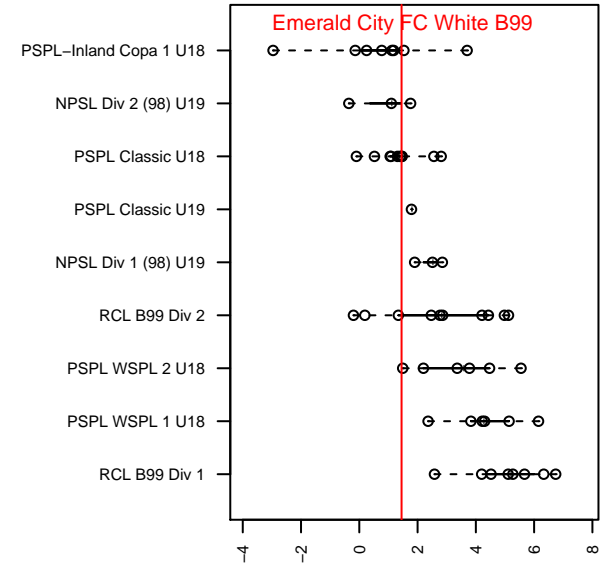

# Emerald City FC White B99

Emerald City FC  
 Seattle, WA  
 B99 total strength=1436  
 attack=9.17 defense=8.93  
 fall league = PSPL Classic U18

alt names used:  
 Emerald City FC M99 White  
 ECFC M99 White  
 EMERALD CITY FC ECFC M99 WHITE (WA)

Venues played:  
 2016 RVS Classic BU17-19  
 2016 Xtreme Cup BU18  
 2016 PSPL Classic U18  
 2016 WA Cup HS Silver U18

**Emerald City FC White B99**  
 Dots are actual minus expected GF (blue circles) and GA (red triangles).  
 Blue line is smoothed change in attack strength. Red is smoothed change in defense strength.

**attack and defense variance (black dot)  
relative to other teams  
and top 10 in region**

**attack and defense rating  
relative to others at age  
and all opponents in last 13 months**

**Performance relative to 13 month average**